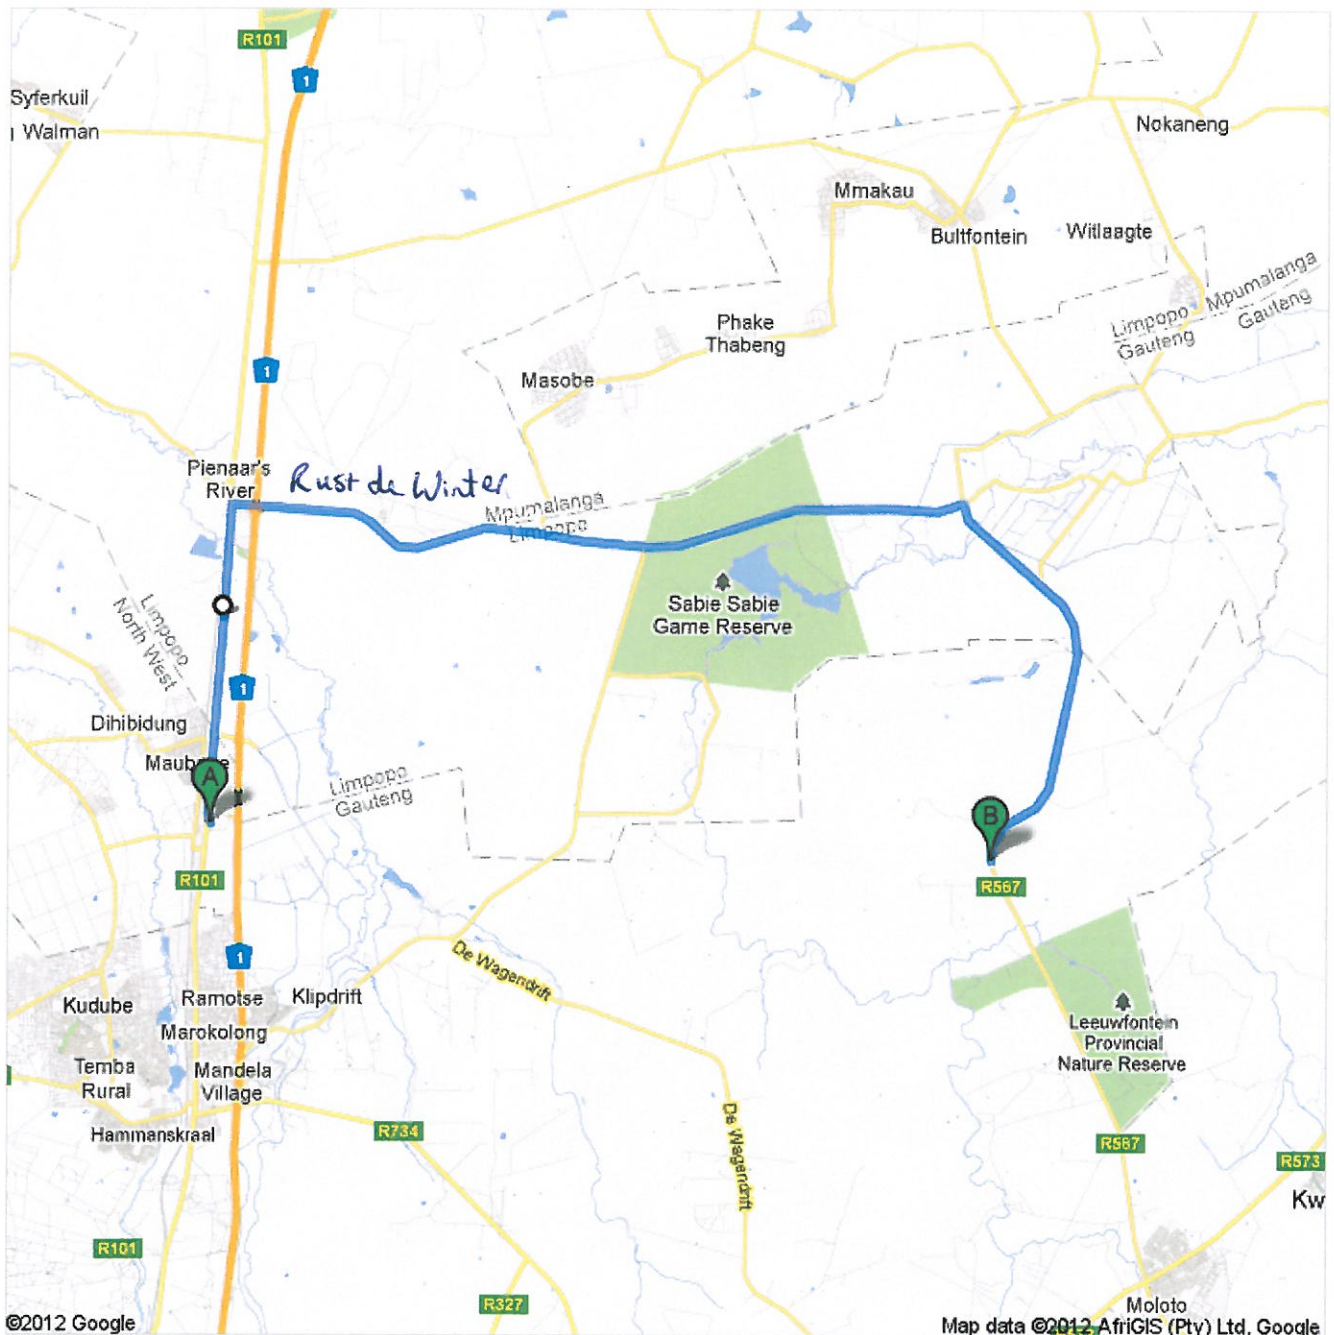

Directions to R567  
55,3 km – about 1 hour 5 mins

©2012 Google

Map data ©2012 AfriGIS (Pty) Ltd, Google