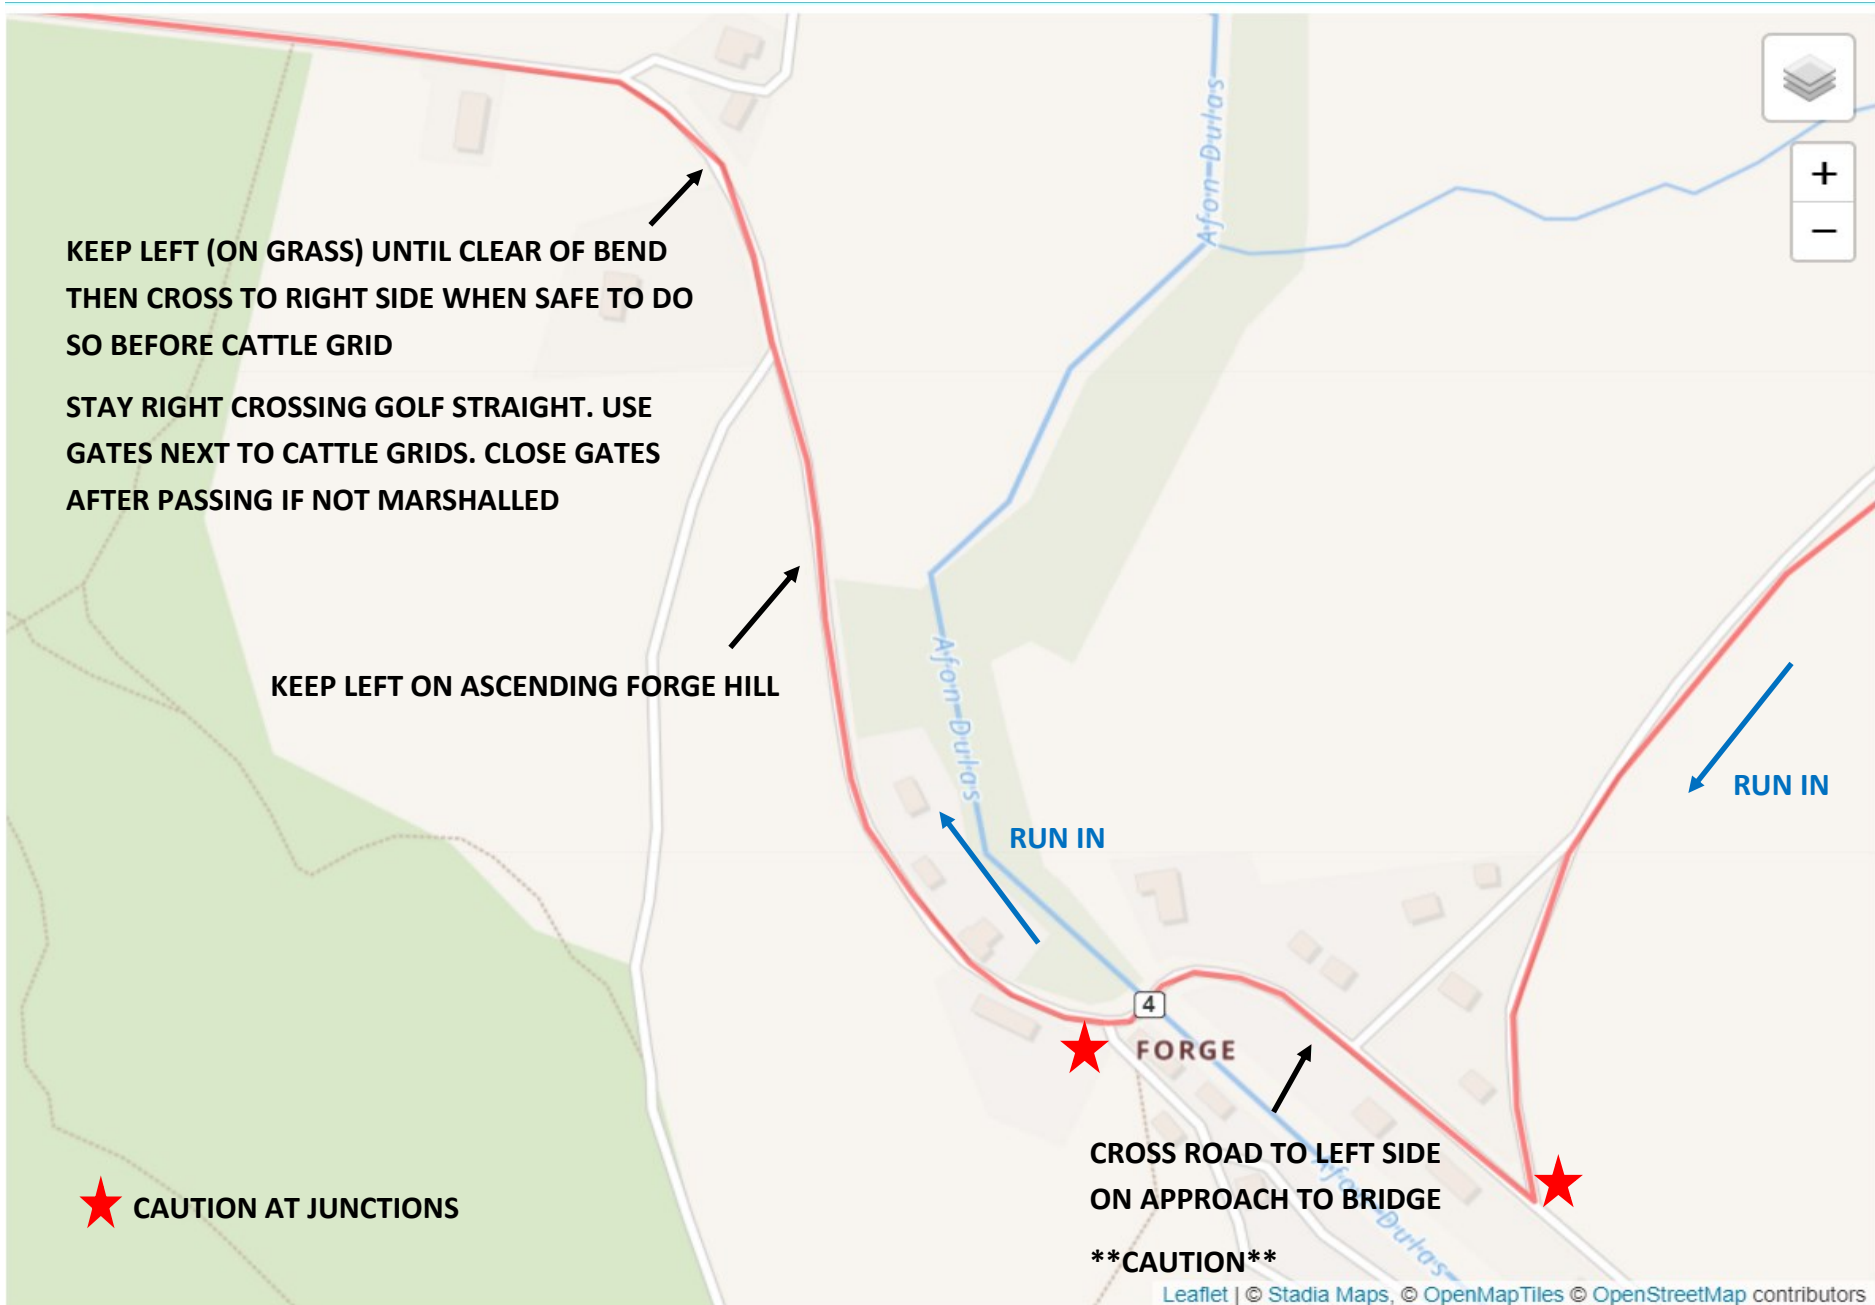

DYFI DASH HQ & SITE MAP

**DYFI DASH BIKE ROUTE (OUT & BACK COURSE TO CEMMAES ROAD ROUNDABOUT ON THE A489)**

**NB CYCLE ON ROAD ONLY, DO NOT USE CYCLE PATH AS YOU HEAD OUT OF TOWN**

DYFI DASH BIKE ROUTE SAFETY INFO

DYFI DASH BIKE ROUTE SAFETY INFO

**DYFI DASH RUN ROUTE**

Leaflet | Powered by Esri | © Stadia Maps, © OpenMapTiles © OpenStreetMap contributors

★ CROSSING POINT—EXERCISE EXTREME CAUTION. SOME POINTS MARSHALLED BUT IT IS THE COMPETITORS' RESPONSIBILITY TO ENSURE SAFE CROSSING.

### DYFI DASH RUN ROUTE SAFETY INFO

★ CAUTION AT JUNCTIONS

DYFI DASH RUN ROUTE SAFETY INFO

## DYFI DASH RUN ROUTE SAFETY INFO

**DYFI DASH RUN ROUTE SAFETY INFO**