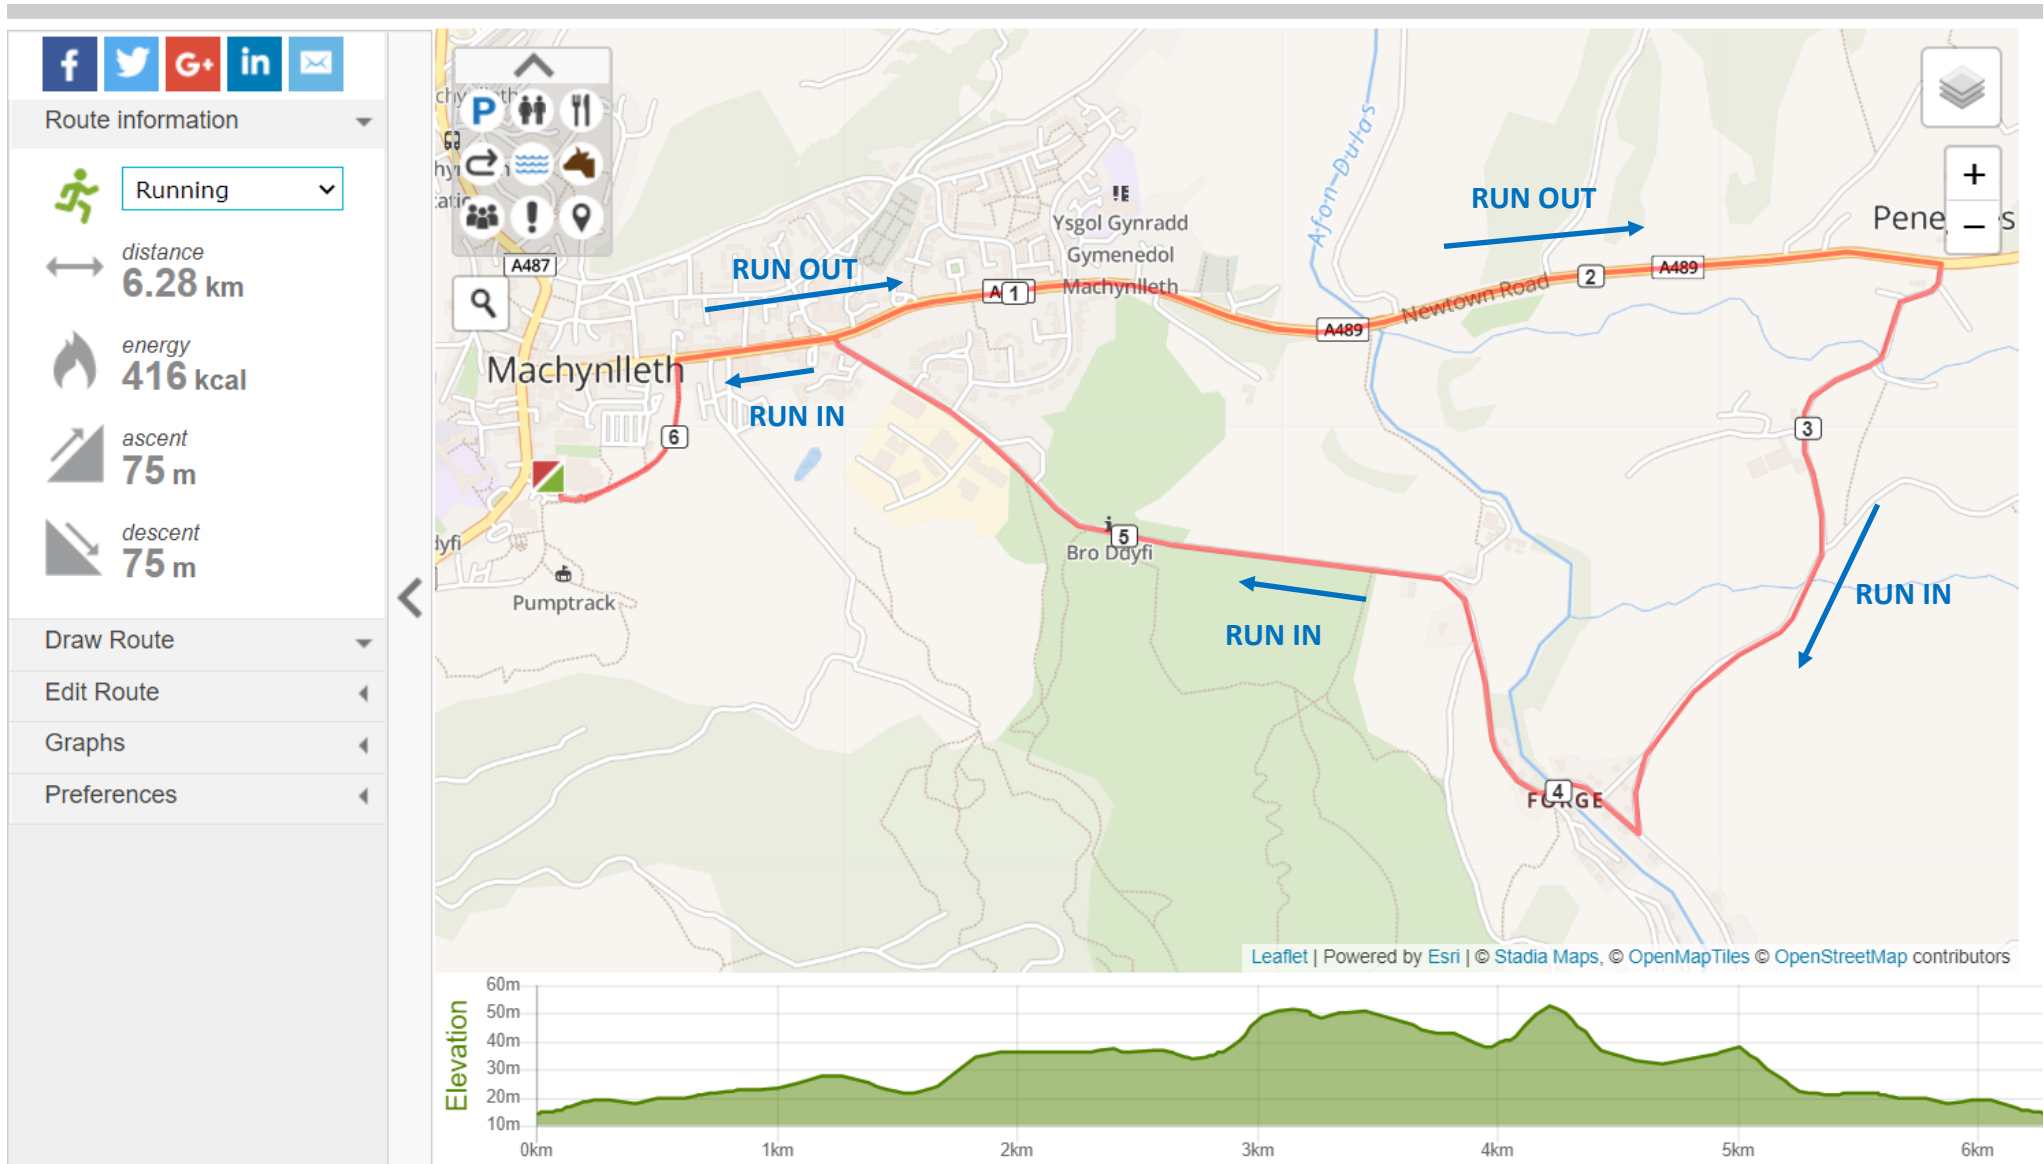

DYFI DASH HQ & SITE MAP

**DYFI DASH BIKE ROUTE (OUT & BACK COURSE TO CEMMAES ROAD ROUNDABOUT ON THE A489)**

**NB CYCLE ON ROAD ONLY, DO NOT USE CYCLE PATH AS YOU HEAD OUT OF TOWN**

DYFI DASH BIKE ROUTE SAFETY INFO

DYFI DASH BIKE ROUTE SAFETY INFO

**DYFI DASH RUN ROUTE**

Leaflet | Powered by Esri | © Stadia Maps, © OpenMapTiles © OpenStreetMap contributors

★ CROSSING POINT—EXERCISE EXTREME CAUTION. SOME POINTS MARSHALLED BUT IT IS THE COMPETITORS' RESPONSIBILITY TO ENSURE SAFE CROSSING.

### DYFI DASH RUN ROUTE SAFETY INFO

★ CAUTION AT JUNCTIONS

DYFI DASH RUN ROUTE SAFETY INFO

## DYFI DASH RUN ROUTE SAFETY INFO

**DYFI DASH RUN ROUTE SAFETY INFO**