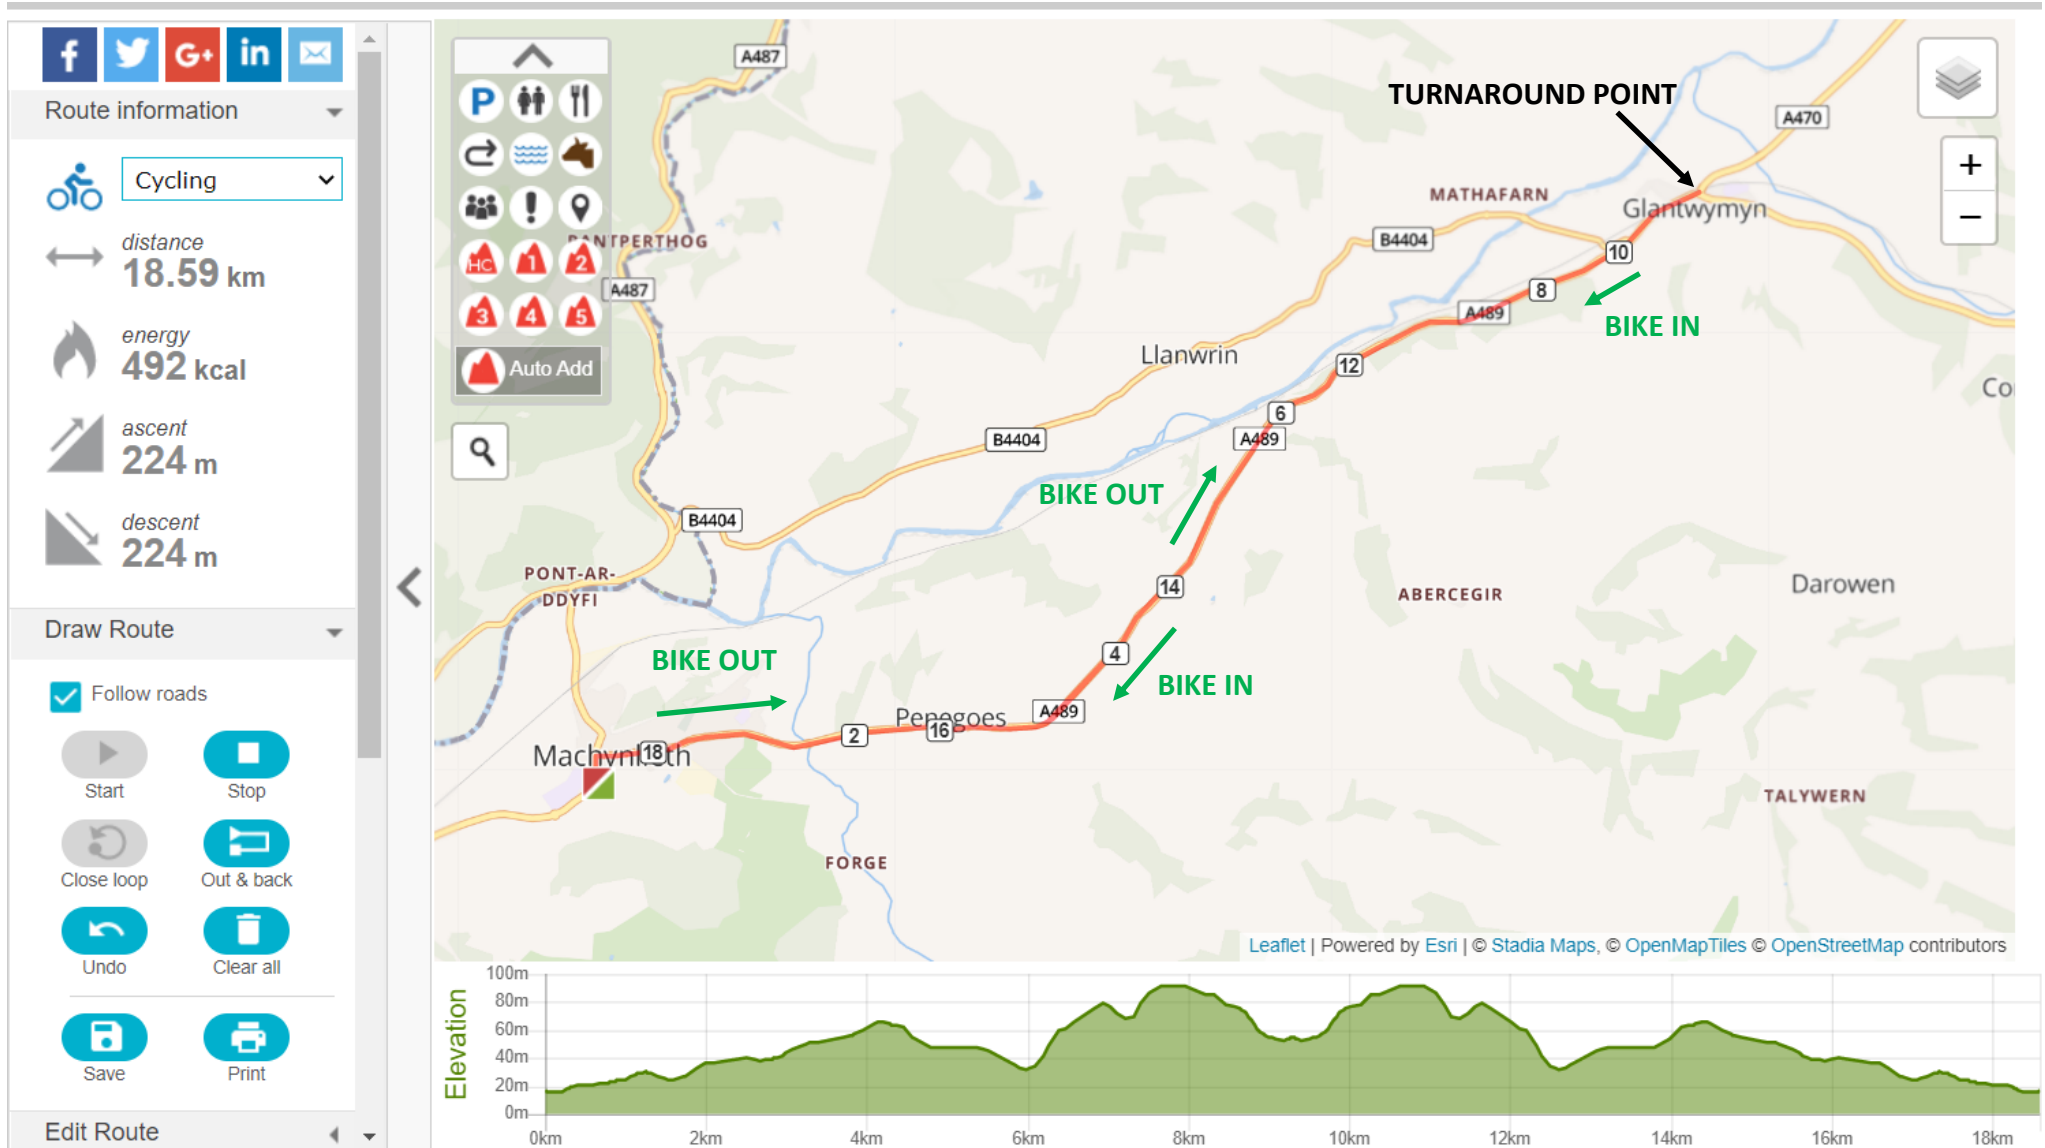

DYFI DASH HQ & SITE MAP

**DYFI DASH BIKE ROUTE (OUT & BACK COURSE TO CEMMAES ROAD ROUNDABOUT ON THE A489)**

**NB CYCLE ON ROAD ONLY, DO NOT USE CYCLE PATH AS YOU HEAD OUT OF TOWN**

DYFI DASH BIKE ROUTE SAFETY INFO

DYFI DASH BIKE ROUTE SAFETY INFO

**DYFI DASH RUN ROUTE**

Leaflet | Powered by Esri | © Stadia Maps, © OpenMapTiles © OpenStreetMap contributors

★ CROSSING POINT—EXERCISE EXTREME CAUTION. SOME POINTS MARSHALLED BUT IT IS THE COMPETITORS' RESPONSIBILITY TO ENSURE SAFE CROSSING.

### DYFI DASH RUN ROUTE SAFETY INFO

★ CAUTION AT JUNCTIONS

DYFI DASH RUN ROUTE SAFETY INFO

## DYFI DASH RUN ROUTE SAFETY INFO

**DYFI DASH RUN ROUTE SAFETY INFO**