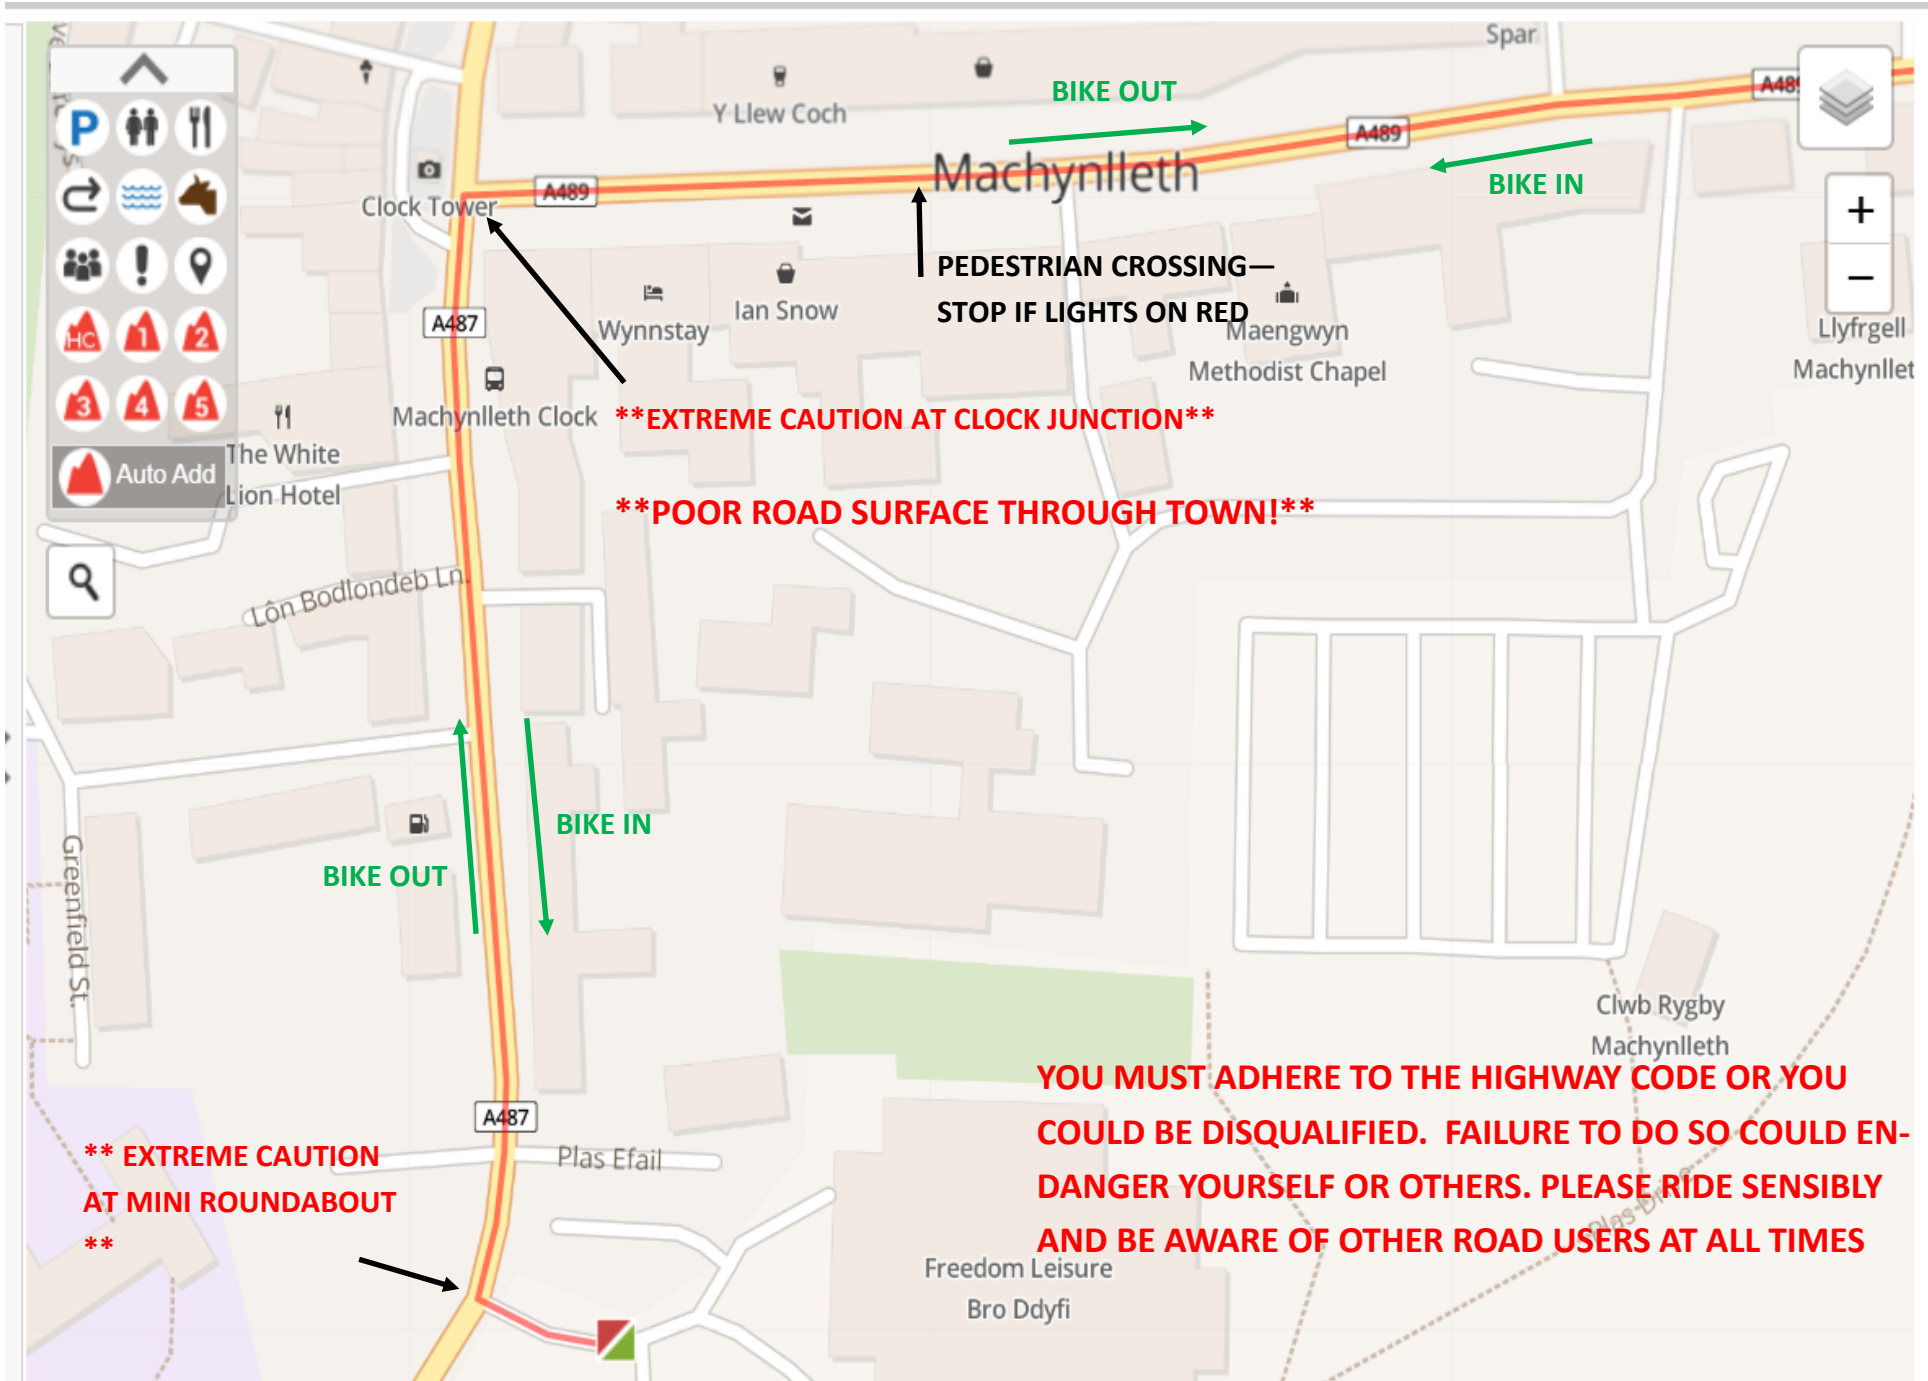

DYFI DASH HQ & SITE MAP

**DYFI DASH BIKE ROUTE (OUT & BACK COURSE TO CEMMAES ROAD ROUNDABOUT ON THE A489)**

**NB CYCLE ON ROAD ONLY, DO NOT USE CYCLE PATH AS YOU HEAD OUT OF TOWN**

DYFI DASH BIKE ROUTE SAFETY INFO

DYFI DASH BIKE ROUTE SAFETY INFO

**DYFI DASH RUN ROUTE**

Leaflet | Powered by Esri | © Stadia Maps, © OpenMapTiles © OpenStreetMap contributors

★ CROSSING POINT—EXERCISE EXTREME CAUTION. SOME POINTS MARSHALLED BUT IT IS THE COMPETITORS' RESPONSIBILITY TO ENSURE SAFE CROSSING.

### DYFI DASH RUN ROUTE SAFETY INFO

★ CAUTION AT JUNCTIONS

DYFI DASH RUN ROUTE SAFETY INFO

## DYFI DASH RUN ROUTE SAFETY INFO

**DYFI DASH RUN ROUTE SAFETY INFO**