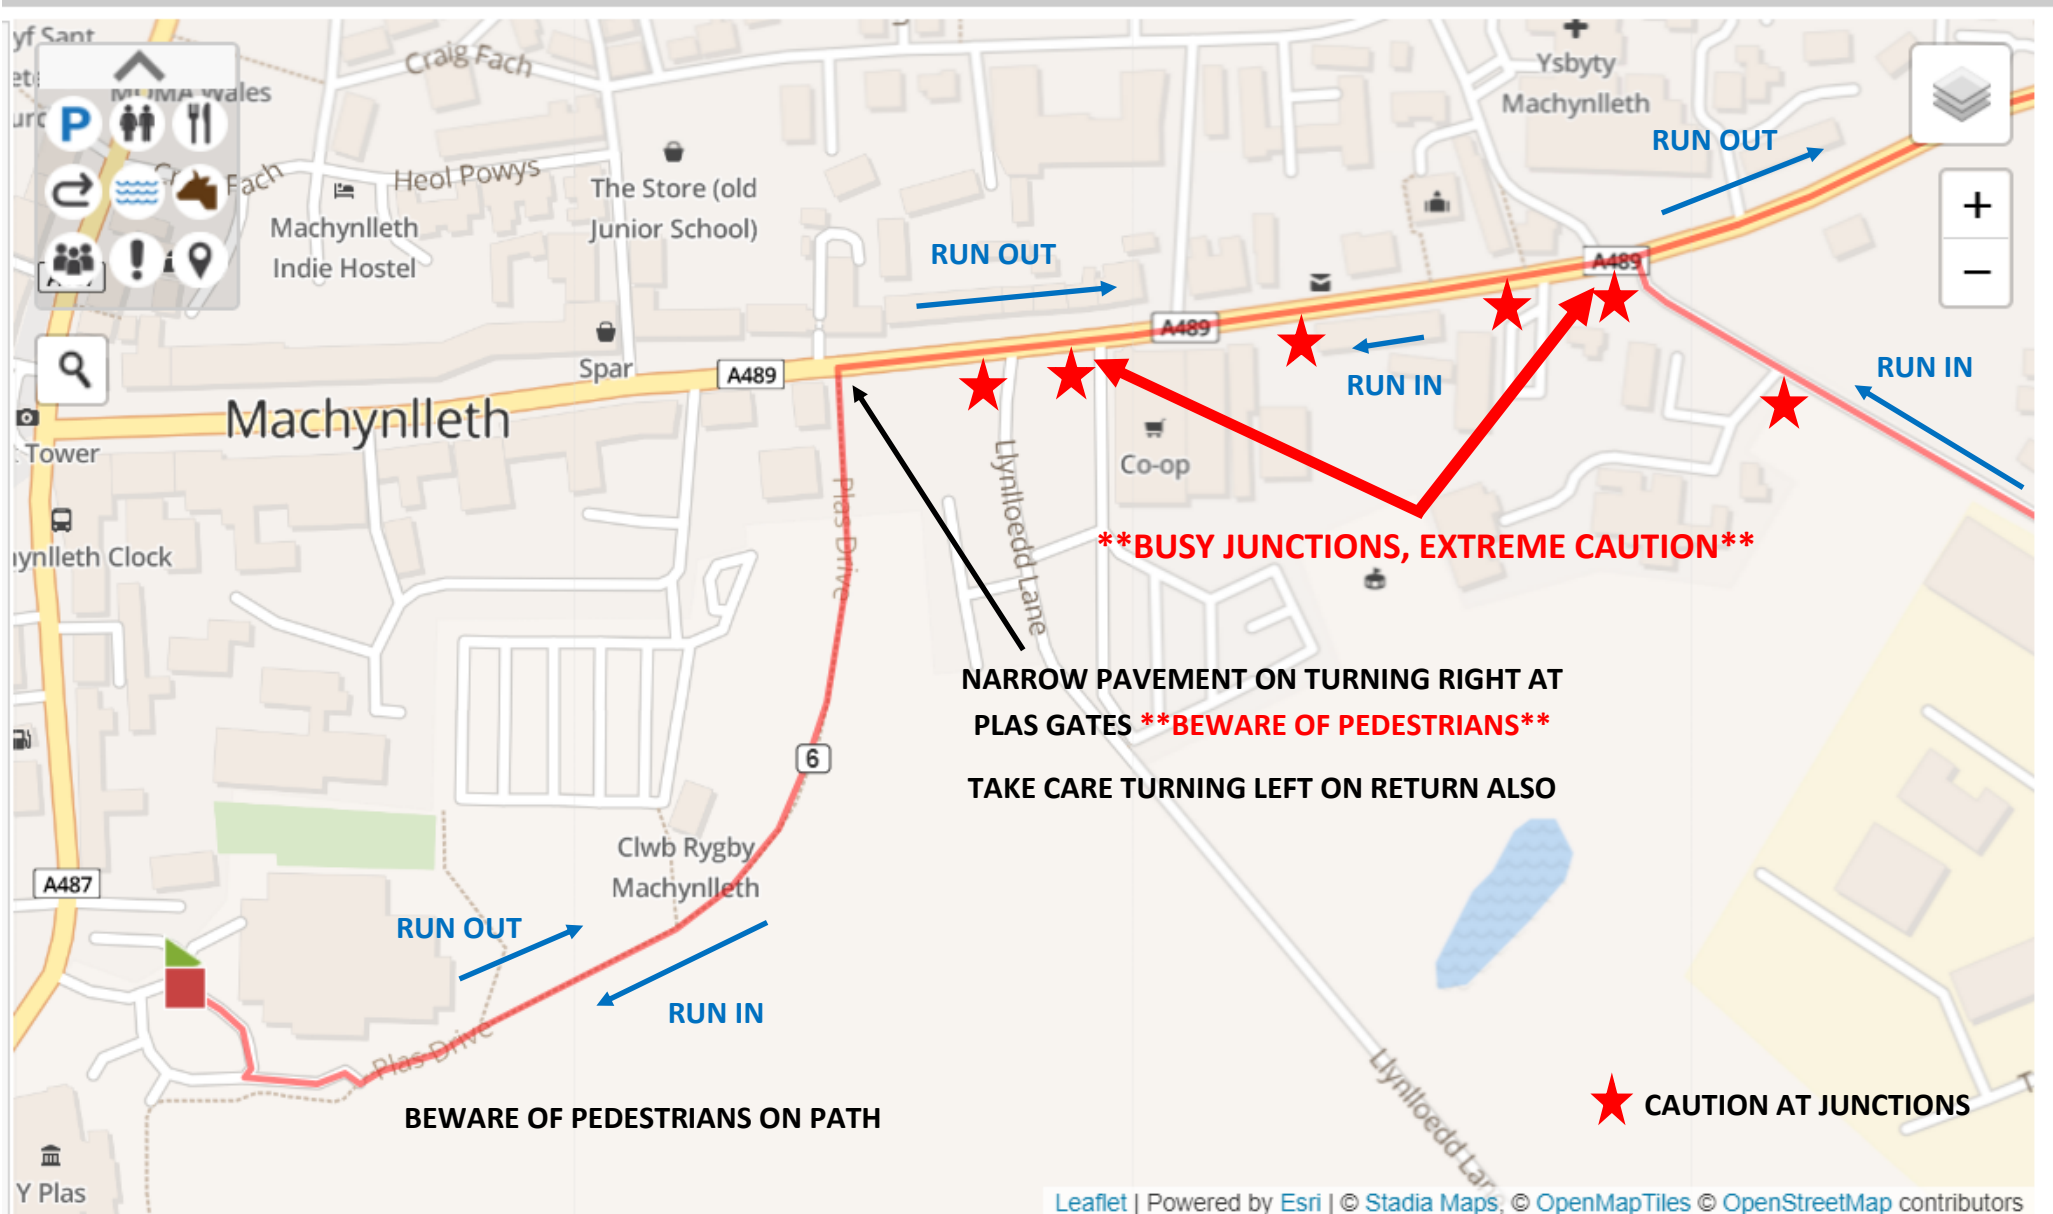

DYFI DASH HQ & SITE MAP

**DYFI DASH BIKE ROUTE (OUT & BACK COURSE TO CEMMAES ROAD ROUNDABOUT ON THE A489)**

**NB CYCLE ON ROAD ONLY, DO NOT USE CYCLE PATH AS YOU HEAD OUT OF TOWN**

DYFI DASH BIKE ROUTE SAFETY INFO

DYFI DASH BIKE ROUTE SAFETY INFO

**DYFI DASH RUN ROUTE**

Leaflet | Powered by Esri | © Stadia Maps, © OpenMapTiles © OpenStreetMap contributors

★ CROSSING POINT—EXERCISE EXTREME CAUTION. SOME POINTS MARSHALLED BUT IT IS THE COMPETITORS' RESPONSIBILITY TO ENSURE SAFE CROSSING.

### DYFI DASH RUN ROUTE SAFETY INFO

★ CAUTION AT JUNCTIONS

DYFI DASH RUN ROUTE SAFETY INFO

## DYFI DASH RUN ROUTE SAFETY INFO

**DYFI DASH RUN ROUTE SAFETY INFO**